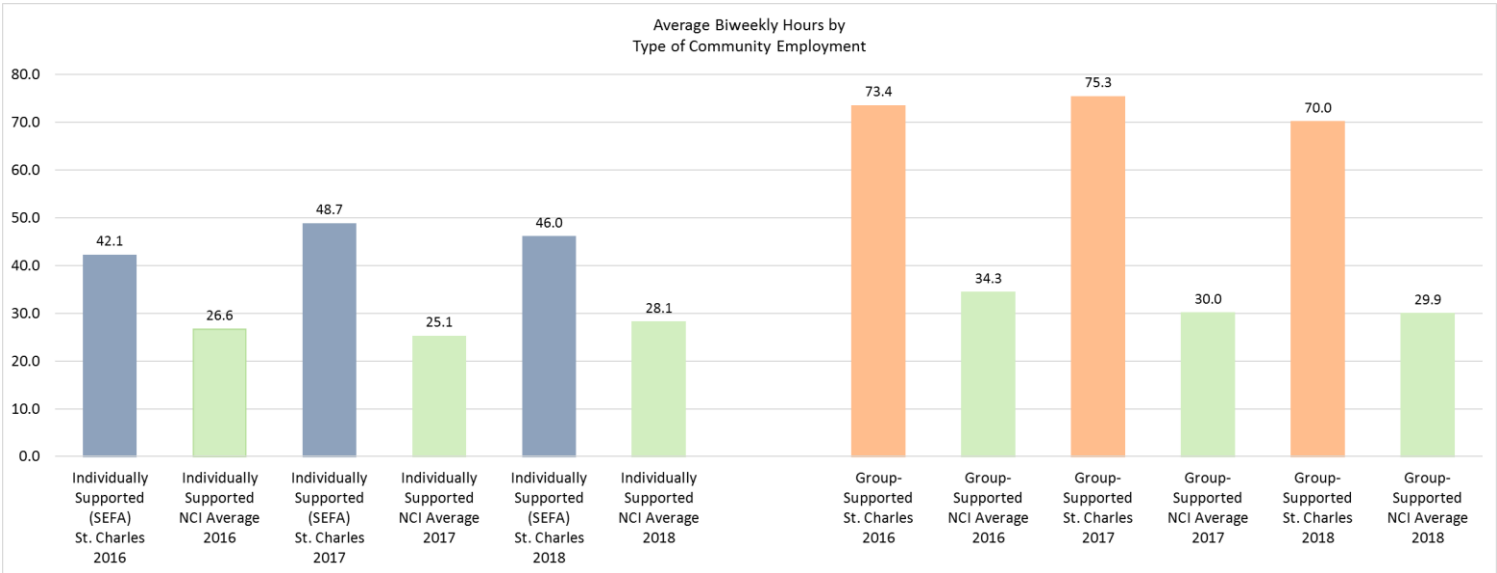

DDRB

Supported Employment Report

2017-2018

Data was not analyzed for Missouri due to an insufficient number of respondents (fewer than 20)
 (Adult Consumer Survey 2014-2015, 2015-2016, 2016-2017 Final Report, NCI)
 (DDRBR Portal Supported Employment Enrollment/Update FY16, 17, 18)

(DDRBR Portal Supported Employment Enrollment/Update FY16,FY17,FY18)

	2016	2017	2018
Average # Hours Worked	23	24	23
Highest # Hours Worked	40	42	42
Lowest # Hours Worked	4	4	4
Mode (appears most)	20	20	40