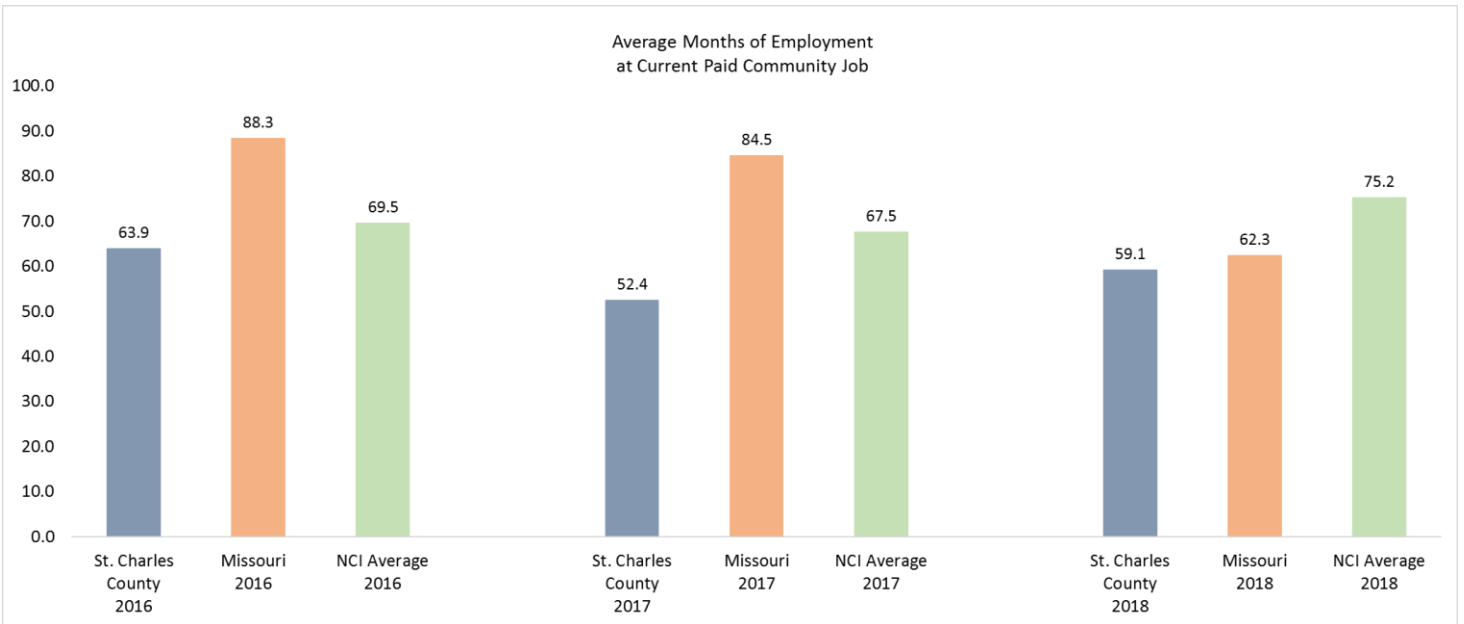

Data was not analyzed for Missouri due to an insufficient number of respondents (fewer than 20)
(Adult Consumer Survey 2014-2015, 2015-2016, 2016-2017 Final Report, NCI)
(DDRBR Portal Supported Employment Enrollment/Update FY16, 17, 18)