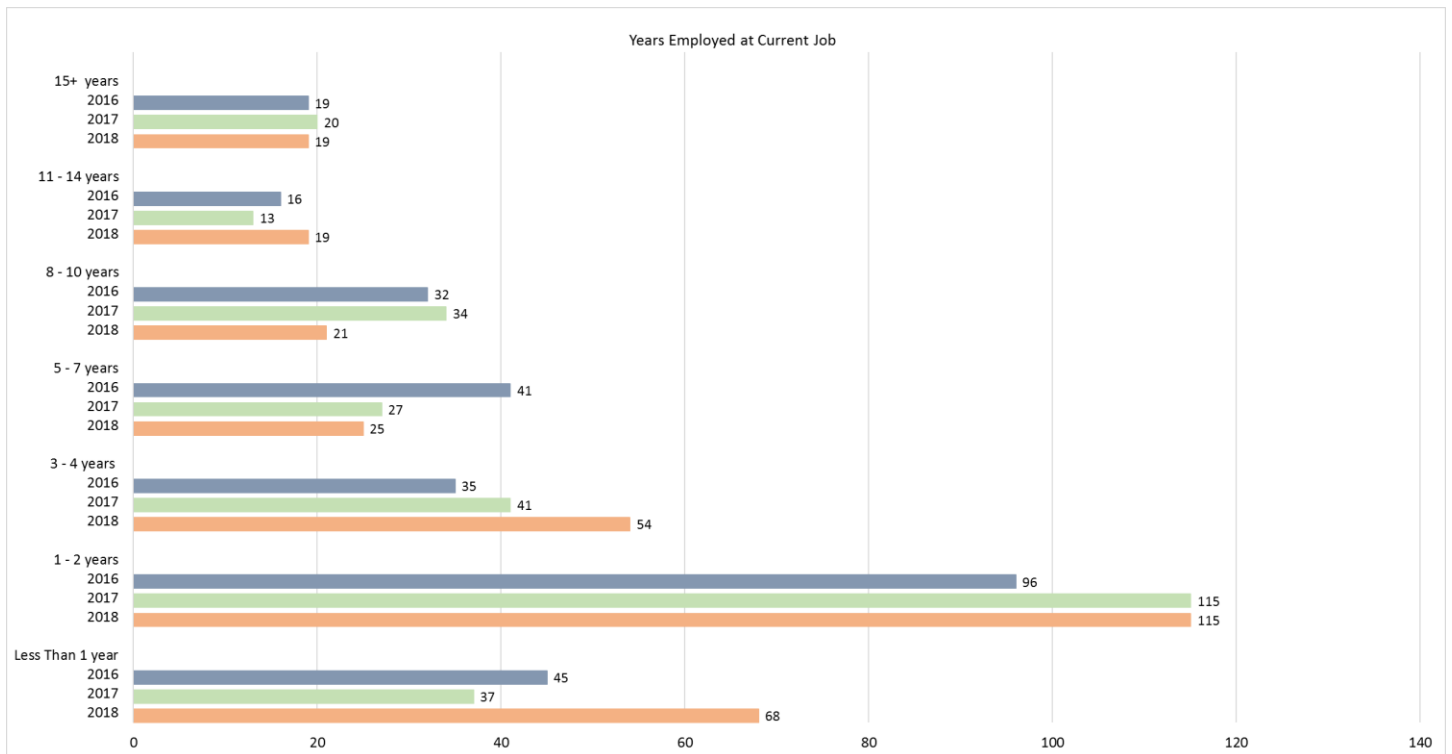

(DDRBR Portal Supported Employment Enrollment/Update FY16, FY17, FY18)