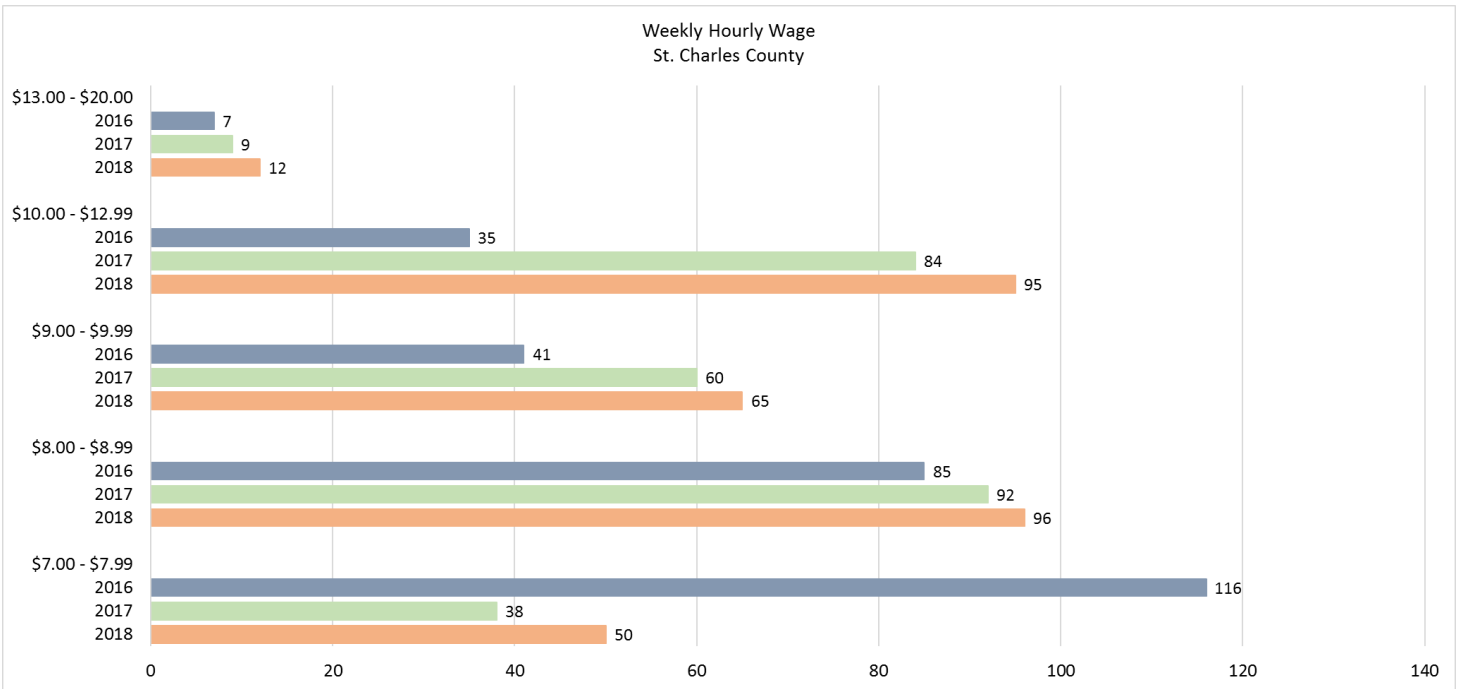

(DDRBR Portal Supported Employment Enrollment/Update FY16, FY17, FY18)

	2016	2017	2018
Average Hourly Wage	$8.58	$9.06	$9.44
Highest Hourly Wage	$15.60	$20.00	$20.00
Lowest Hourly Wage	$7.25	$7.70	$7.85
Mode (appears most)	$7.65	$8.00	$8.00