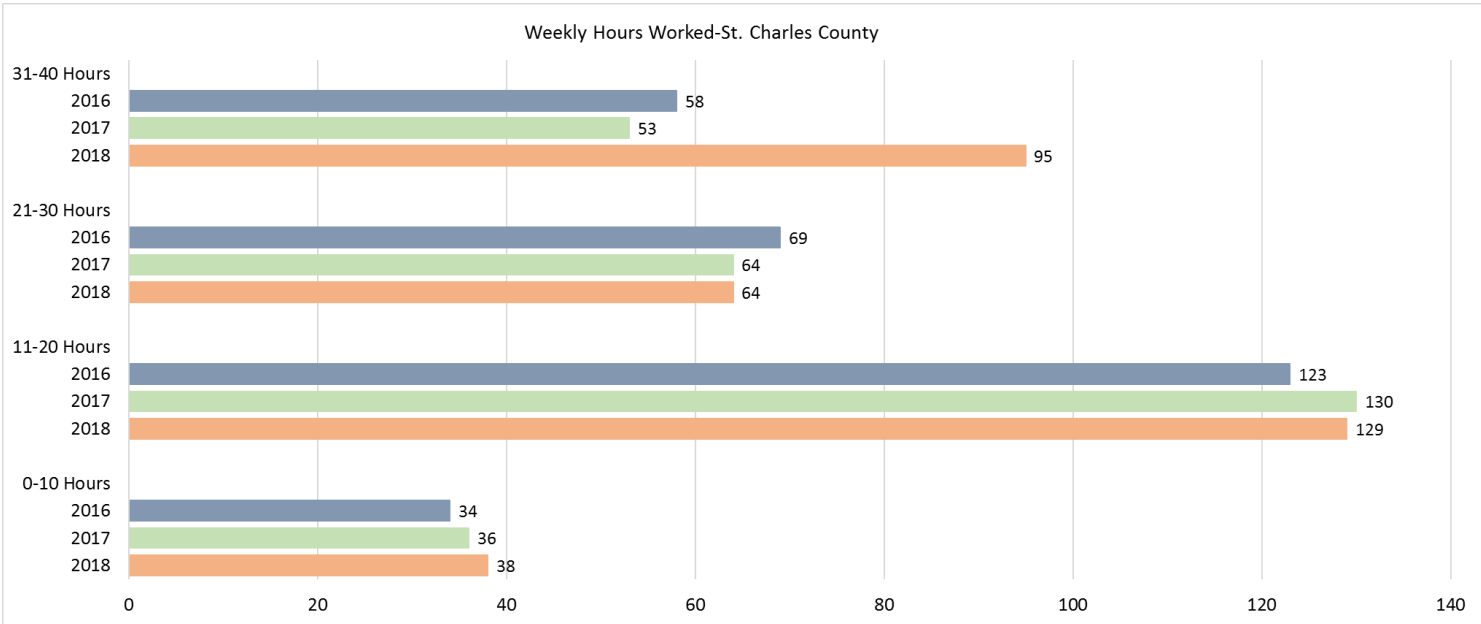

DDRB

Supported Employment Report

2017-2018

Data was not analyzed for Missouri due to an insufficient number of respondents (fewer than 20)
 (Adult Consumer Survey 2014-2015, 2015-2016, 2016-2017 Final Report, NCI)
 (DDRBR Portal Supported Employment Enrollment/Update FY16, 17, 18)

(DDRBR Portal Supported Employment Enrollment/Update FY16,FY17,FY18)

	2016	2017	2018
Average # Hours Worked	23	24	23
Highest # Hours Worked	40	42	42
Lowest # Hours Worked	4	4	4
Mode (appears most)	20	20	40