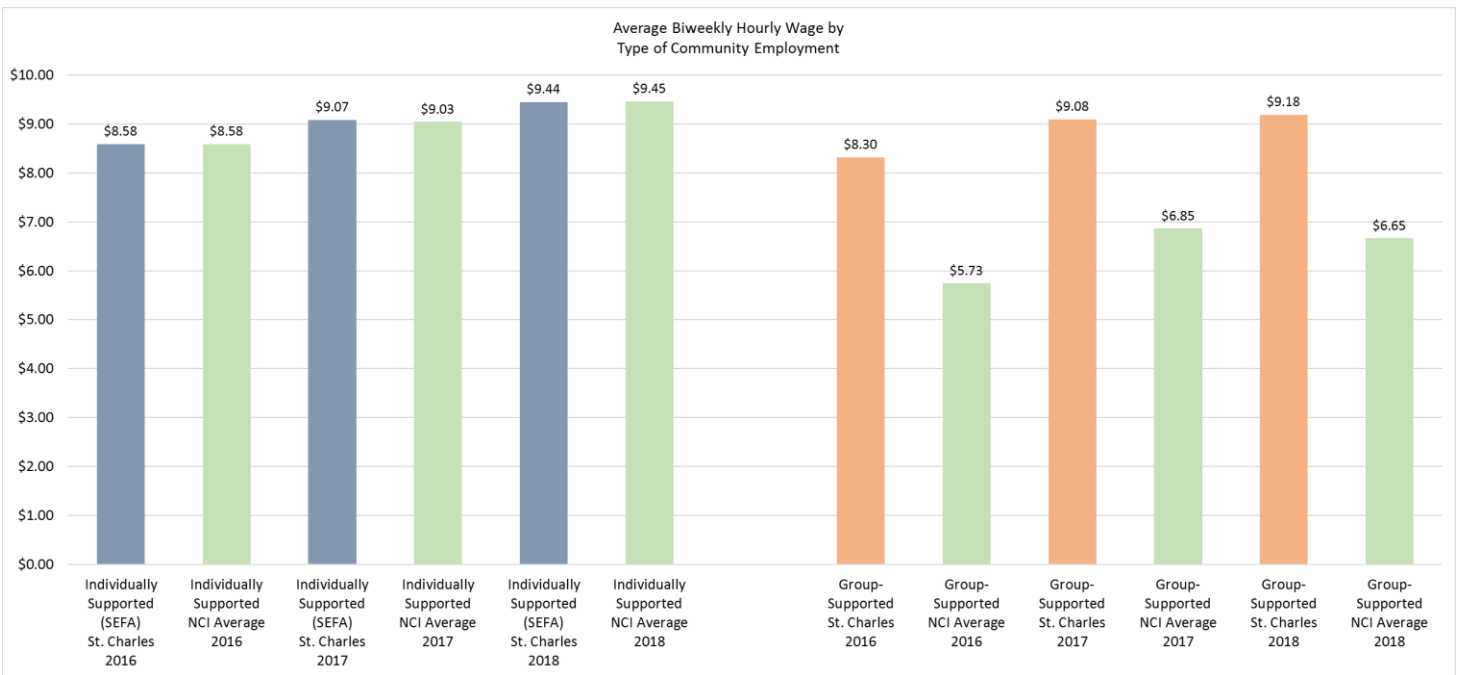

Data was not analyzed for Missouri due to an insufficient number of respondents (fewer than 20)
(Adult Consumer Survey 2014-2015, 2015-2016, 2016-2017 Final Report, NCI)
(DDR B Portal Supported Employment Enrollment/Update FY16, 17, 18)