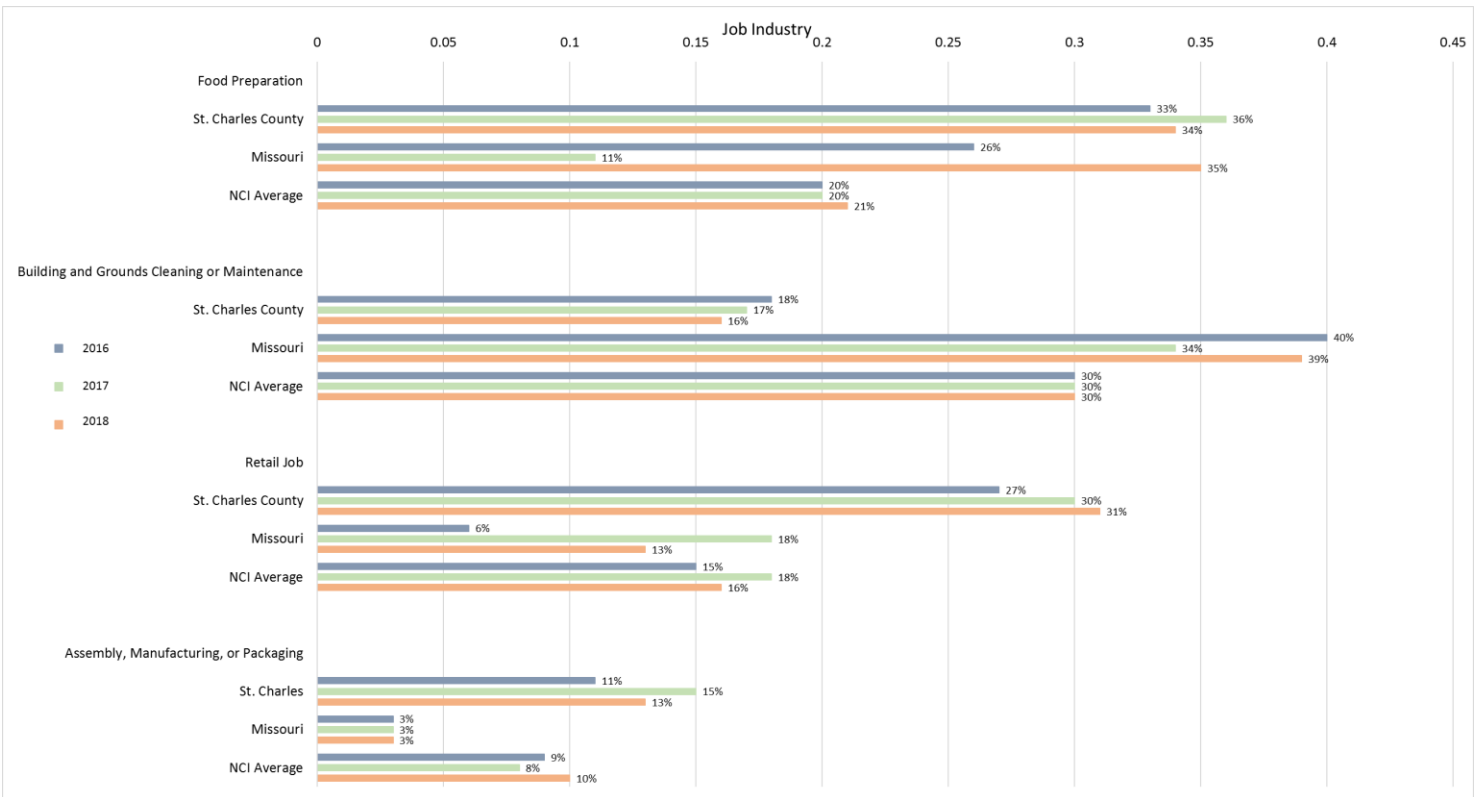

Data was not analyzed for Missouri due to an insufficient number of respondents (fewer than 20)
(Adult Consumer Survey 2014-2015, 2015-2016, 2016-2017 Final Report, NCI)
(DDRBR Portal Supported Employment Enrollment/Update FY16, 17, 18)