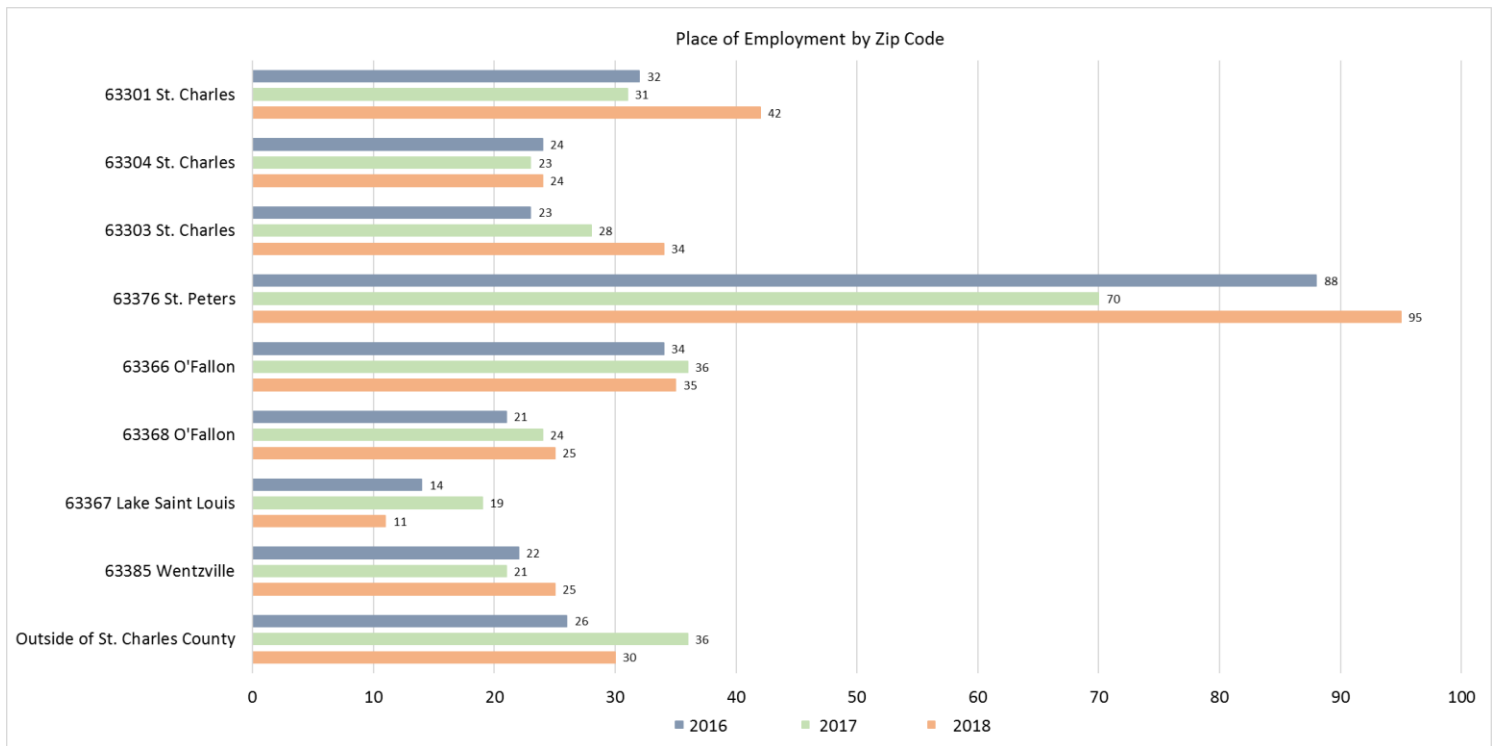

(DDR B Portal Supported Employment Enrollment/Update FY16, FY17, FY18)

Employer	Number of Individuals Employed	Employer	Number of Individuals Employed
Attorneys At Law	1	Comfort Suites	1
AMC Theaters	1	Community Living, Inc.	1
Ameristar Casinos Inc.	2	Country Club Car Wash	1
Applebee's Grille Bar	1	Cracker Barrel Old Country Store	2
Aramark	1	Craftsman	1
Barathaven Alzheimer's Special Care Center	1	Culvers Franchising System, Inc.	4
Bassik Services Inc.	1	Dairy Queen	1
Boone Center Inc. (BCI)	13	DDR B	1
BCI/ Alpa	1	Delmar Gardens Enterprises	2
BCI/ Daddy Rays	3	Denny's Inc.	1
BCI/ RB	7	Dierbergs Markets	7
BCI/ Show Me Shine	5	Diversified Maintenance	1
BJC Healthcare BJC	3	Easterseals Midwest	1
Bob Evans	3	Embassy Suites by Hilton	9
Lutheran Senior Services	2	ERMC	2
Brewskeez Smoke House and Music	1	Eurest	1
Burger King	1	Executive Management Services Inc.	1
Canon Business Process Services	1	Fairwinds River's Edge	2
Cecil Whittaker's Pizza	1	The Family Arena	1
CharmingCharlie	1	Fazoli's	1
Clean Uniform	1	Five Acres Animal Shelter	1
Club Fitness	2	Fort Taco	1