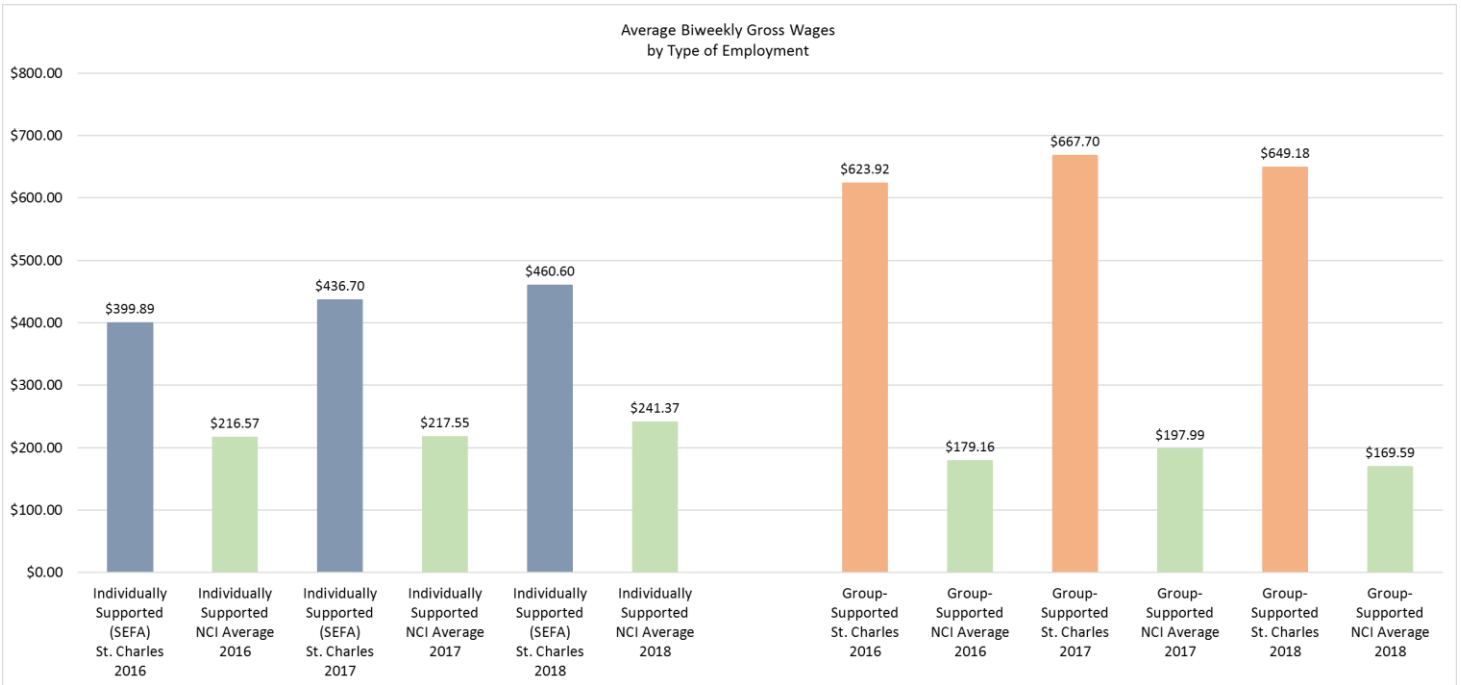

Data was not analyzed for Missouri due to an insufficient number of respondents (fewer than 20)
(Adult Consumer Survey 2014-2015, 2015-2016, 2016-2017 Final Report, NCI)
(DDR B Portal Supported Employment Enrollment/Update FY16, 17, 18)